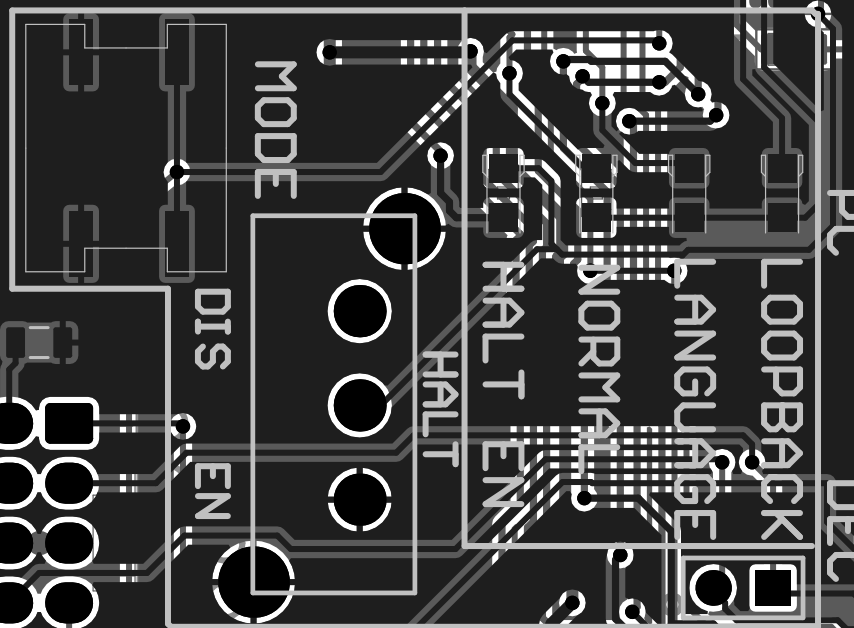

Title		
Size	Number	Revision
A		
Date:	17/08/19	Sheet of
File:	D:\GoogleDrive\...\Module.SchDoc	Drawn By:

FUNCT SEL/SLU MODULE

REV A 2019

LP-757KR

PC PINOUT

DEC PINOUT

PC

DEC

GND

01

e